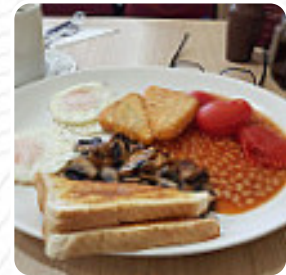

Pop Inn Cafe Menu

<https://menulist.menu>
Crown Mead, 7, Bath Rd, Thatcham, United Kingdom
+441635861000 - <https://5map.top/pop-inn-cafe>