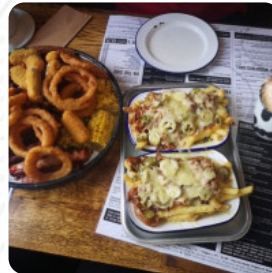

On this homepage, you can find the [complete menu](#) of The Station Smokehouse from North Norfolk. Currently, there are 17 menus and drinks up for grabs. For **seasonal or weekly deals**, please contact the owner of the restaurant directly. You can also contact them through their website. What [User](#) doesn't like about The Station Smokehouse:

Had a evening meal here following the reviews. The place was busy, the staff were friendly and the food was reasonably priced and very nice. A very enjoyable meal. [read more](#). The Station Smokehouse from North Norfolk is valued for its tasty burgers, to which *appetizing fries, salads and other sides* are presented, and you can try scrumptious American menus like **Burger or Barbecue**. The environment of the original American diner creates a unique encounter, the menu also includes tasty [vegetarian](#) recipes.