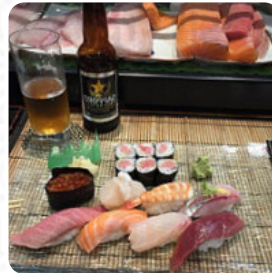

Ebi Sushi Menu

<https://menulist.menu>
59 Abbey Street, Derby I-DE22 3SJ, United Kingdom
+441332265656

On this website, you can find the *complete menu* of *Ebi Sushi* from Derby. Currently, there are **17** menus and drinks up for grabs. For **seasonal or weekly deals**, please contact the owner of the restaurant directly. You can also contact them through their website. What *User* likes about *Ebi Sushi*: very comfortable location, friendly staff and talented chef behind the counter. fresh cut sashimi, experienced salt grilled dishes. fabulous dining senses up in the last two years recommended! [read more](#). In the *Ebi Sushi* from Derby, using a lot of fresh vegetables, fish and meat, healthy, fine Japanese dishes are prepared, on the menu there are also a lot of Asian dishes. The tasty Sushi such as Maki and Sashimi however, is the undisputed highlight of this establishment, The creative fusion of different dishes with fresh and occasionally daring products is highly valued by the customers - a good example of Asian Fusion.

SASHIMI

Main courses - Teriyaki

BEEF TERIYAKI

Drinks

DRINKS

Main courses

CRAB

SUSHI

These types of dishes are being served

FISH

COD

Ingredients Used

PRAWNS

BEEF

TERIYAKI

CHEESE