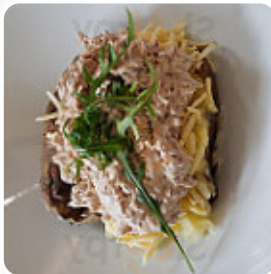

Wam Sandwich Co Menu

<https://menulist.menu>

223 Bury Old Road, Prestwich I-M25 1JE, United Kingdom
+441617732593

On this site, you can find the complete menu of Wam Sandwich Co from Prestwich. Currently, there are 17 courses and drinks up for grabs. For seasonal or weekly deals, please contact the restaurant owner directly. You can also contact them through their website. What [User](#) likes about Wam Sandwich Co: ordered by just eat and eat came 30 minutes before the time! had a healthy breakfast, which was amazing and bought a chocolate brownie....or so I thought. when I opened the bag, it was a flippin bag. gutted is an understatement as I have heard that the brownies are beautiful by wam. I sent the load by e-mail, but my email has jumped back. I hope next time I'll get my brownie. on the plus side the bagel looked nice an... [read more](#). A roundtrip through Great Britain without getting on a plane is absolutely possible when it comes to culinary delights: Wam Sandwich Co in Prestwich traditionally shines for instance with **Fish and Chips**, *mashed potatoes* or roast with Yorkshire Pudding and for dessert a fine Trifle, Also, the guests of the restaurant love the large variety of various [coffee and tea specialities](#) that the establishment has to offer. If you want to have breakfast, a versatile brunch awaits you, the menu also includes **delicious [vegetarian](#) meals**.