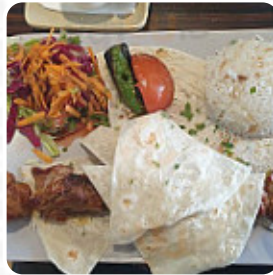

A **comprehensive [menu](#) of Dem Shish** from Eastbourne covering all **17** courses and drinks can be found here on the food list. For seasonal or weekly deals, please get in touch via phone or use the contact details provided on the website. What [User](#) likes about Dem Shish:

So my lover partner treated me to a wounded dinner at this place, eating was amazing, the service was a mix of extraordinary and amazing (it was Valentine's Day) the venue was recently refurbished to a high standard. we had a common starter record followed by a plätter for three (we had a left overs in a bag as we went). Overall, however, it is recommended for the two shared disk players (the huge parts were) and abo... [read more](#). The Dem Shish in Eastbourne offers various *delicious [seafood](#) meals*, The local offers its customers the opportunity to try authentic Turkish dishes like Sucuk and various Doner. But make sure to leave some room for dessert!.