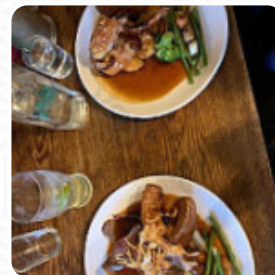

On this webpage, you can find the complete menu of The Dog And Pheasant from Godalming. Currently, there are 17 dishes and drinks up for grabs. For *changing offers*, please contact the restaurant owner directly. You can also contact them through their website. What [User](#) likes about The Dog And Pheasant: nice atmosphere, friendly staff, good food. we arrived on Sunday without reservation on the afternoon and were welcomed as walk-in in the pub area of the restaurant. in the meantime the pub filled and the frying began to fly out of the kitchen! such a great feeling of community, the people of all age groups enjoy a special meal with their family and friends: [read more](#). During meals, a refreshing drink is essential. In this **gastropub**, you will find not only tasty cuisine, but also a large and comprehensive variety of good beers and other alcoholic drinks that compliment the food, there are also delectable [vegetarian](#) recipes in the menu. You have the option to, after the meal (or during it), still relax at the bar with an alcoholic or non-alcoholic drink, for breakfast they serve a **tasty breakfast** here.