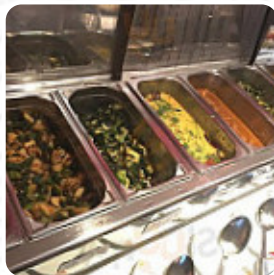

Mumtaz Mahal Menu

<https://menulist.menu>

10 Essex Way, Benfleet I-SS7 1LT, United Kingdom, BENFLEET
+441268792061

On this website, you can find the *complete [menu](#)* of Mumtaz Mahal from BENFLEET. Currently, there are **17** dishes and drinks up for grabs. For **seasonal or weekly deals**, please contact the restaurant owner directly. You can also contact them through their website. What [User](#) likes about Mumtaz Mahal: the staff was a pleasure, eating came in a lot of time, eating was beautiful, so a clean and beautiful place to eat, would definitely recommend and will definitely be back! [read more](#). The restaurant and its rooms are wheelchair accessible and thus usable with a wheelchair or physiological disabilities. Mumtaz Mahal from BENFLEET is a good place for a bar to have a beer after work and be able to sit with friends or alone, on the menu there are also a lot of Asian dishes. The Asian fusion cuisine is likewise an important part of Mumtaz Mahal. Anyone who finds the everyday and generally known meals too ordinary can here approach with a willingness to experiment and try some exciting combination of ingredients eat, With original Indian spices, meals are delicious and freshly prepared.