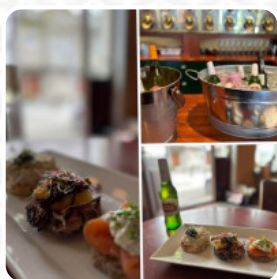

Súfistinn Kaffihús Menu

<https://menulist.menu>
Strandgata 9, 220 Hafnarfjörður, Iceland, Hafnarfjordur
<http://www.sufistinn.is/>

Here you can find the menu of Súfistinn Kaffihús in Hafnarfjordur. At the moment, there are **15** menus and drinks on the card. You can inquire about **changing offers** via phone. What [User](#) likes about Súfistinn Kaffihús: Delicious Christmas coffee with Baileys and whipped cream Wide choice of cakes. Easy to park, very nice location if you are in Hafnarfjörður area Service: Take Meal Type: Other [read more](#). The restaurant and its rooms are wheelchair accessible and thus reachable with a wheelchair or physical disabilities, Depending on the weather conditions, you can also sit outside and be served. What [User](#) doesn't like about Súfistinn Kaffihús: Kaffið var fínt, en þjónustan var ekki uppá marga fiska, þjónninn virtist ekkert sérstaklega ánægður með að það kæmi inn kúnni sem þyrfti, þá á afgreiðslu að halda. [read more](#). At the establishment you can enjoy the delicious fine meals while enjoying the enchanting view of the nearby *monuments*, Here you'll find sweet pastries and cake, simple snacks and chilled refreshments and hot beverages. Even if you're only a bit hungry, you can still treat yourself to one of the delicious sandwiches, a healthy salad or another snack, Inthemorning a hearty brunch is offered here.