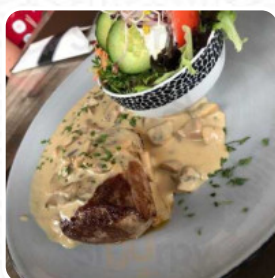

Here you can find the [menu of Hilderwin](#) in Middelkerke. At the moment, there are 14 menus and drinks on the food list. You can inquire about changing offers via phone. The restaurant is accessible and can therefore also be used with a wheelchair or physiological disabilities, Depending on the weather conditions, you can also sit outside and eat. What [User](#) doesn't like about Hilderwin:

Bourgondic big dishes and desserts, quality good. The atmosphere better not all the constant bomb trials of flames second and third-rate vbro radio during dinner. tip: Heating should be a little lower in these days, especially at the full restaurant. [read more](#). A selection of fine [seafood courses](#) is provided by the Hilderwin from Middelkerke, The customers of the establishment also consider the large selection of various coffee and tea specialities that the establishment offers. At the bar, you can also relax after the meal (or during it) with an **alcoholic or non-alcoholic drink**, the place serves but also menus from the [European](#) context.