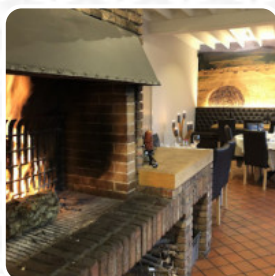

A complete [menu](#) of Kapelle from Middelkerke covering all 15 dishes and drinks can be found here on the menu. For **seasonal or weekly deals**, please get in touch via phone or use the contact details provided on the website.

What [User](#) likes about Kapelle:

We've been coming here for years, and every time, it's ToP my favorite restaurant! There's a playground and children's seats, nice ice creams for the kids. Kids are definitely welcome! You can park at church or down the street. [read more](#). When the weather conditions is good you can also be served outside, And into the accessible spaces also come visitors with wheelchairs or physiological limitations. The comprehensive selection of coffee and tea specialties makes a visit to Kapelle even more worthwhile, At the bar, you can unwind with a freshly tapped beer or other alcoholic and non-alcoholic drinks. There are also exquisite menus typical for Europe, look forward to the typical delicious **French cuisine**.