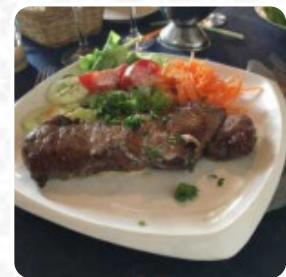

## ***Het Mortierken Menu***

<https://menulist.menu>  
Dorpweg 88, Zuienkerke, Belgium  
+3250312116 - <https://tmortierken.be/>

On this webpage, you can find the *complete menu* of Het Mortierken from [Zuienkerke](#). Currently, there are 17 courses and drinks up for grabs. For seasonal or weekly deals, please contact the owner of the restaurant directly. You can also contact them through their website. What [User](#) likes about Het Mortierken: A charming case with a cozy inside where they're being politely accepted. The food we came for was good and cared for. Also know this case is on a bicycle button route. Childhood friendship: on the menu, there's also a choice to find the little eaters. A playground for the children is provided where toys and this is in a safe place. Bistro was located in small-land town between bridge and wenduine, where the bistro p... [read more](#). The rooms on site are wheelchair accessible and can also be used with a wheelchair or physical disabilities, Depending on the weather, you can also sit outside and eat and drink. With the comprehensive selection of **coffee and tea specialties**, a visit to Het Mortierken becomes even more attractive, look forward to the typical scrumptious **French cuisine**. There are also tasty menus available, typical for Europe, here they serve a diverse brunch for breakfast.