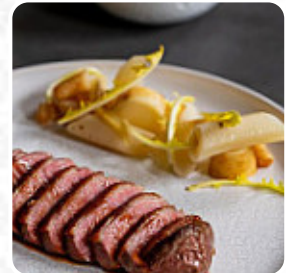

Tinèlle Menu

<https://menulist.menu>
Goswin De Stassartstraat 90, Mechelen, Belgium
+3215636861 - <https://tinelle.be/>

On this webpage, you can find the complete menu of Tinèlle from Mechelen. Currently, there are **17** meals and drinks up for grabs. For seasonal or weekly deals, please contact the restaurant owner directly. You can also contact them through their website. The restaurant is accessible and can therefore also be used with a wheelchair or physiological disabilities, Depending on the weather conditions, you can also sit outside and have something. Are you looking for sweet treats? In Tinèlle you will find *delicious desserts* that will certainly satisfy your cravings, Besides, guests of the establishment can taste delicious fondue, Zürich-style sliced meat, or even crispy Rösti and discover the **Swiss cuisine**. Furthermore, they serve you fine [seafood meals](#), look forward to the typical tasty French cuisine.