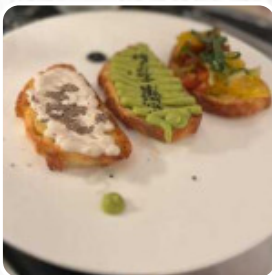

Here you can find the menu of Riga in Antwerpen-centrum. At the moment, there are 23 menus and drinks on the food list. You can inquire about [changing offers](#) via phone. What [User](#) likes about Riga:

I was here with friends. We ate deliciously and the service was kind and hospital-free. We enjoyed it. Thank you, especially the pasta in the parmesan cheese was very good! [read more](#). As a customer, you can use the WLAN of the restaurant at no extra cost. What [User](#) doesn't like about Riga:

I booked for the St Valentin diner (Tuesday 14/02/2023) then I received the confirmation Email from Riga but... The restaurant is CLOSED on Tuesday! Lot of stress for nothing. [read more](#). Riga from Antwerpen-centrum is a **snug café**, where you can enjoy a snack or cake with a **steaming coffee or a hot chocolate**, It's possible to chill out at the bar with a *cool beer* or other alcoholic and non-alcoholic drinks. If you decide to come for breakfast, you are offered a hearty brunch, Likewise, the guests of the restaurant prefer the large variety of various coffee and tea specialities that the restaurant provides.