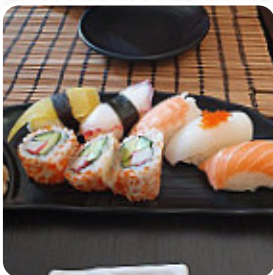

Bonzai Noodle Menu

<https://menulist.menu>

11-13 Carlton St, Nottingham, United Kingdom

+441159520188 - <https://www.bonzai-japaneserestaurant.co.uk>