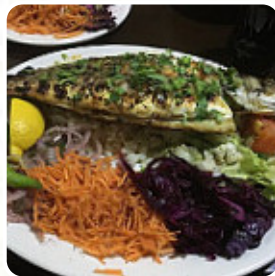

Shish Turkish Menu

<https://menulist.menu>

23 Burdett Road, Tower Hamlets, United Kingdom

+442089812007,+442036595750 - <http://shishmileend.co.uk/menu>