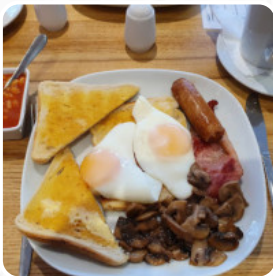

Retro Coffee Shop Menu

<https://menulist.menu>

United Kingdom, Rushmoor

+441252517125 - <http://www.facebook.com/Retro-Coffee-Shop-Ltd-194619254003305/>

A comprehensive [menu](#) of **Retro Coffee Shop** from [Rushmoor](#) covering all 18 menus and drinks can be found here on the card. For seasonal or weekly deals, please get in touch via phone or use the contact details provided on the website. What [User](#) likes about Retro Coffee Shop: