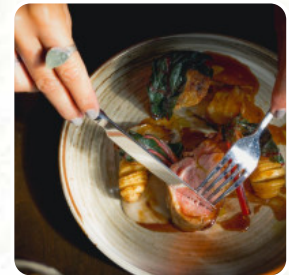

The Lamb Inn Menu

<https://menulist.menu>

United Kingdom, Teignbridge

(+44)1392811100,(+44)2088870128 - <https://www.thelamblongdown.co.uk/>