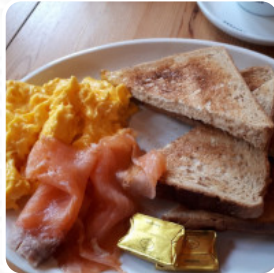

We might have *the meal plan of The Bothy* from Aberdeenshire in the gallery. A list of the dishes and drinks can be found further down. Are you currently at The Bothy or planning a visit? Help us by **uploading an overview of the dishes and drinks here**. What [User](#) likes about The Bothy:

We visited The Bothy several times and weren't disappointed once. It's a very comfortable, clean cafe, warm and festive with the Christmas decs. The staff are friendly particularly the lady with the short brown hair, and the lady with the purple hair great singing! One morning we had the full breakfast and the gf breakfast both delicious. On other occasions we had soup, followed by treats scones, gf treats and mince... [read more](#). When the weather conditions is pleasant you can also be served outside, and there is no-charge WLAN. The premises on site are accessible, and therefore no problem for customers with wheelchairs or physiological disabilities. At The Bothy in Aberdeenshire, you get a **diverse brunch** for breakfast and you can at will feast, Particularly fans of the English cuisine are excited about the large selection of traditional menus and love the typical English cuisine.