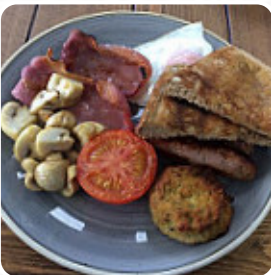

A complete menu of Caffi Cwtch from Wrexham covering all 14 courses and drinks can be found here on the card. For **changing offers**, please get in touch via phone or use the contact details provided on the website.

What [User](#) likes about Caffi Cwtch:

we were three times now, for coffee and cake and lunch. the service is amazing. friendly and efficient staff and beautiful atmosphere. eating is beautiful and the homemade cakes are simply beautiful! [read more](#). The restaurant and its rooms are wheelchair accessible and thus usable with a wheelchair or physical disabilities, Depending on the weather, you can also sit outside and be served. At Caffi Cwtch in [Wrexham](#), there's a **hearty brunch** in the morning where you can eat as much as you want feast, Those who are passionate about the British cuisine will enjoy the extensive selection of traditional menus and indulge in the taste of England. You can also look forward to *fine [vegetarian](#) cuisine*, The customers of the restaurant are also thrilled with the comprehensive selection of differing **coffee and tea specialities** that the restaurant offers.