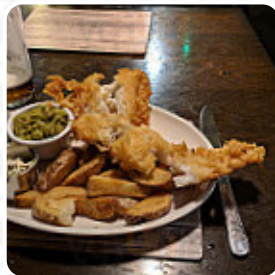

The White Horse Menu

<https://menulist.menu>

Great North Road, Retford, United Kingdom

+441777711440 - <http://www.facebook.com/whitehorsebarnbymoort/>

Here you can find the [menu](#) of The White Horse in Retford. At the moment, there are **18** menus and drinks on the food list. You can inquire about *seasonal or weekly deals* via phone. What [User](#) likes about The White Horse: A very welcoming pub! Extremely dog friendly and our meals were perfect. Would have gotten 5 stars if it wasn't for the 10% service charge. A tip is one thing but when your expected to pay your bill before you've even seen your meals you can't call it a tip. [read more](#). The restaurant is accessible and can therefore also be used with a wheelchair or physiological disabilities, Depending on the weather, you can also sit outside and eat. WLAN is available without additional charges. The White Horse from Retford is a suitable bar to a cocktail after work, and sit with friends or alone, Those who are passionate about the British cuisine will enjoy the large variety of traditional dishes and indulge in the taste of England. Look forward to the enjoyment of **scrumptious vegetarian dishes**, Furthermore, the drinks list in this restaurant is impressive and offers a good and comprehensive variety of beers from the area and from worldwide, which are definitely worth a try.

The White Horse Menu

Starters & Salads

POTATOE CHIPS

Dessert

STICKY TOFFEE PUDDING

Amerikanischer Pizzen ca.28 cm

ALASKA

Fish dishes