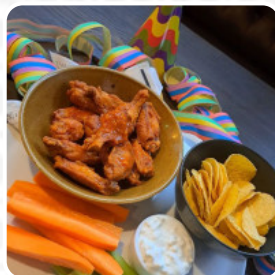

A comprehensive menu of Bistro Pub Hilpeä Hirvi from Jaemsae covering all 17 menus and drinks can be found here on the menu. For [changing offers](#), please get in touch via phone or use the contact details provided on the website. What [User](#) likes about Bistro Pub Hilpeä Hirvi:

Today we visit this place and we had the moose sandwich and the tapas garlic cream. Must say...was pretty good!! Beautiful ambience good service!!! Very recommended. [read more](#). What [User](#) doesn't like about Bistro Pub Hilpeä Hirvi:

When ordering and maintaining questions about the nutrition restrictions in the kitchen, the following questions were confirmed: There are only a few for vegans. Dine in Meal: Dinner: 3 Services [read more](#). Bistro Pub Hilpeä Hirvi from Jaemsae is famous for its *exquisite burgers*, to which **tasty fries, salads and other sides** are provided, It's possible to chill out at the bar with a **cool beer** or other alcoholic and non-alcoholic drinks. There are also tasty meals typical for Europe, Indulge in the impressive view of the delicious arrangements of the dishes and also enjoy a excellent view of some of the local places.