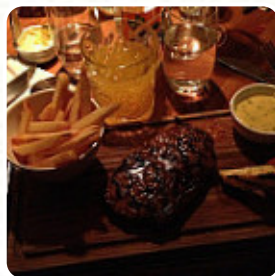

Here you can find the [menu of Fjällpuben](#) in Aare. At the moment, there are 17 menus and drinks on the menu.

You can inquire about seasonal or weekly deals via phone. What [User](#) likes about Fjällpuben:

It was so good that as soon as we finished our meal we will come back the next day! The food, drinks and service were all excellently recommended for the reindeer. It is a little expensive, but absolutely worth it for the quality you get. If I'm ever back in Åre, I'll be back. Thanks for two great evenings! [read more](#). The restaurant and its premises are wheelchair accessible and thus usable with a wheelchair or physiological disabilities. The comprehensive range of [coffee and tea specialties](#) greatly enhances the value of a visit to Fjällpuben, the restaurant provides however also *dishes typical for Europe*. After the meal (or during it), you have the opportunity to also relax at the bar with a **alcoholic or non-alcoholic drink**, and you can look forward to the scrumptious typical [seafood](#) cuisine.