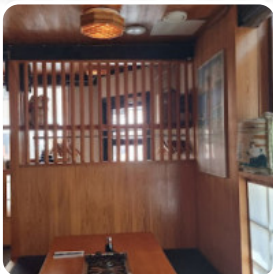

## ***Kabuki Menu***

<https://menulist.menu>  
Lapinlahdenkatu 12, 00180 Helsinki, Finland  
**+35896949446** - <https://www.kabuki.fi/>

Here you can find the menu of Kabuki in Helsinki. At the moment, there are **10** dishes and drinks on the card. You can inquire about **seasonal or weekly deals** via phone. What [User](#) likes about Kabuki: The most authentic Japanese restaurant I was outside of Japan that really makes the mood and landscape You feel like in a yakiniku joint in Ueno Can recommend the sashimi as a side dish, it was delicious. Also has a very large selection of Japanese alcoholic beverages [read more](#). What [User](#) doesn't like about Kabuki: Did not live up to the expectation as the best Japanese restaurant in Helsinki over priced and terrible ventilation you leave the restaurant smelling like you just finished a shift at McDonald's [read more](#). In the Kabuki from Helsinki, a lot of emphasis is placed on the preparation of easy-to-digest, tasty Japanese dishes with freshly harvested vegetables, fish and meat, among the specialties of this restaurant are especially the Sashimi and Te-Maki. Our extensive range of *drinks* delivers the right thing for every taste experience.