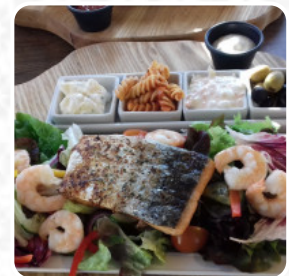

The Astley Menu

<https://menulist.menu>

Astley Hall Farm House Hallgate, Chorley, United Kingdom
+441257277223 - <https://www.facebook.com/theastley/>