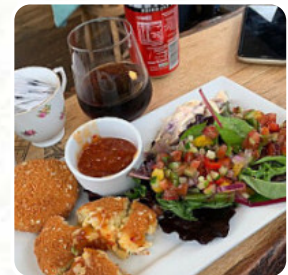

On this site, you can find the **complete [menu](#) of The Barge** from Cornwall, Isles of Scilly. Currently, there are 8 menus and drinks up for grabs. For **changing offers**, please contact the owner of the restaurant directly. You can also contact them through their website. What [User](#) likes about The Barge:

Came to The Barge for lunch with my partner for a quick lunch. Really enjoyed being on the canal and having a lovely view of the beach. Location is ideal for anyone planning a beach day out, or visiting the canal area of the town. The food was really good and I enjoyed the fry up I had. [read more](#). What [User](#) doesn't like about The Barge:

This Barge place café is absolutely ghastly, very overpriced and the coffee is absolutely disgusting, Luke warm and weak! Food is overpriced and tasteless and tastes vile so not good! All in all a waste of time and money I shall stay well clear and let the gulable people get ripped off! As for the smell of dogs well that's absolutely disgusting! [read more](#).