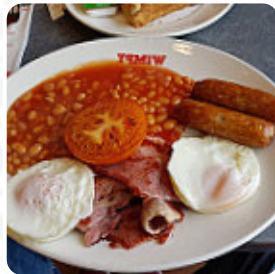

[y\\_source=1\\_ODM3MDI4OS03MTUtG9jYXRpb24ud2Vic2l0ZQ%3D%3D](https://locations.wimpy.uk.com/england/middlesex/ashford/41-43-church-road.html?y_source=1_ODM3MDI4OS03MTUtG9jYXRpb24ud2Vic2l0ZQ%3D%3D)

Here you can find the menu of Wimpy in Spelthorne. At the moment, there are 14 meals and drinks on the card.