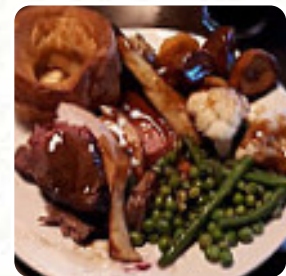

A comprehensive [menu](#) of Hadlow Grill from Tonbridge and Malling covering all 16 meals and drinks can be found here on the menu. For seasonal or weekly deals, please get in touch via phone or use the contact details provided on the website. What [Emily Marshall](#) likes about Hadlow Grill:

Not too bad food, carvery chef and at all good didn't seem to have any interest in his job Had to wait while they found him Website even now says carvery 12.95 but was in fact 13.95 All places I have visited lately need to train...staff better [read more](#). The restaurant offers free WLAN for its visitors, And into the accessible spaces also come customers with wheelchairs or physiological limitations. If the weather conditions are right, you can also eat outside. What [Barry Wright](#) doesn't like about Hadlow Grill:

We visited for an evening meal. the menu was quite basic, just typical pub grub options. When the food came out, it had been over cooked in the fryer. Lovely garden and setting for a drink but I wouldn't go for the food. [read more](#). Hadlow Grill from Tonbridge and Malling is a good option for a bar if you want to have a beer after work and sit with friends or alone, The guests of the establishment also consider the large selection of various coffee and tea specialities that the establishment offers. In addition, you can order fresh *roasted barbecue*.