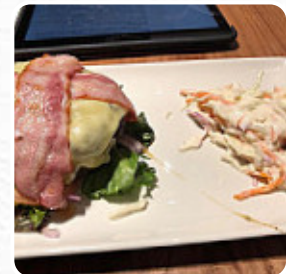

Thyme Premier Inn Thirsk Menu

<https://menulist.menu>

Sowerby Gateway, Hambleton, United Kingdom

+448716222319,+443332346563 -

<http://www.premierinn.com/gb/en/hotels/england/north-yorkshire/thirsk/thirsk.html?cid=GLBC_THISOW>