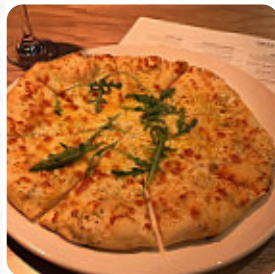

Here you can find the [menu](#) of *Thyme Premier Inn Thirsk* in Hambleton. At the moment, there are 18 dishes and drinks on the card. You can inquire about **seasonal or weekly deals** via phone. What [Carrie Chapman](#) likes about Thyme Premier Inn Thirsk: