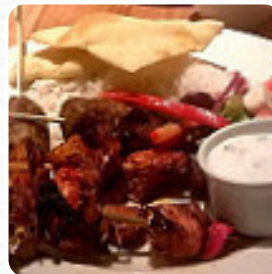

Thyme Premier Inn Thirsk Menu

<https://menulist.menu>

Sowerby Gateway, Hambleton, United Kingdom

+448716222319,+443332346563 -

<http://www.premierinn.com/gb/en/hotels/england/north-yorkshire/thirsk/thirsk.html?cid=GLBC_THISOW>