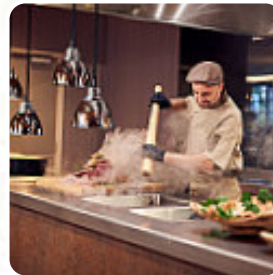

Here you can find the menu of Nivelles-sud Van Der Valk in [Nijvel](#). At the moment, there are **17** dishes and drinks on the menu. You can inquire about changing offers via phone. What [User](#) likes about Nivelles-sud Van Der Valk: reception and impeccable service. a contrario, disappointing buffet. varied choice but no level. nervous and cold cooked meats, prepared dishes warmed with little taste. Canteen impression. Good desserts, no more. excellent wine. I eat better and more refined at home! [read more](#). The place also offers the possibility to sit outside and have something in beautiful weather, and there is no-charge WiFi. What [User](#) doesn't like about Nivelles-sud Van Der Valk:

Arrived around 7pm, so strong music that we had to ask for a change of place ... our entrance was served in time, however, we had to wait 9:30pm and make a reminder to receive our dish. the ordered wine being no longer available, I had to order another ... what surprise at the reception of the note to see the 2 wines in it ... [read more](#). Late at night enjoy a small, but delectable meal? This is possible in this **Brasserie** - and at a fair price, Moreover, the enchanting desserts of the house shine not only in the eyes of our little guests. In addition, they proffer you *flavorful* [seafood menus](#), At the bar, you can relax with a cool beer or other alcoholic and non-alcoholic drinks.