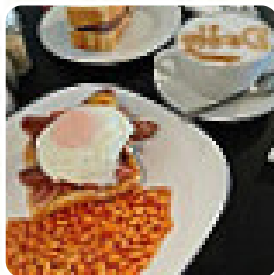

Jade Leaf Cafe Menu

<https://menulist.menu>

Kingswood House, Conwy, United Kingdom
(+44)1745826081,(+44)1745832721

Here you can find the [menu of Jade Leaf Cafe](#) in Conwy. At the moment, there are 17 meals and drinks on the menu. You can inquire about seasonal or weekly deals via phone. What [Phill H](#) likes about Jade Leaf Cafe: Superb breakfast and plentiful portions. Friendly attentive service and good value. I had the large breakfast and it was a challenge to finish it! Good selection of "naughty nibbles" [read more](#). When the weather conditions is nice you can also have something outside, And into the accessible spaces also come visitors with wheelchairs or physical limitations. What [Archie Knight](#) doesn't like about Jade Leaf Cafe: