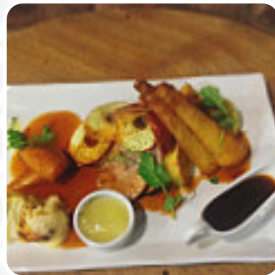

A comprehensive [menu](#) of The Highland Drove Inn from Eden covering all **17** dishes and drinks can be found here on the card. For **changing offers**, please get in touch via phone or use the contact details provided on the website. What [Abbie Mitchell](#) likes about The Highland Drove Inn:

Wonderful place to spend a winter evening. Warm light, open fires, great food and a dog snoozing under a table. Star of the show: The Pie. Deep and rich made from pheasant so local it was food yards not food miles. Desserts are the sort...where a lot of arms and spoons cross the table because you really need to try everyone else's. Plus the staff are lovely. Wish it was my local. [read more](#). The restaurant offers complimentary WiFi for its customers,

Depending on the weather conditions, you can also sit outside and be served. The premises on site are accessible, and therefore no problem for guests with wheelchairs or physical limitations. At The Highland Drove Inn in Eden, a diverse brunch is served for breakfast, where you can eat as much as you want pamper your taste buds, Lovers of the British cuisine are impressed by the extensive selection of traditional menus and enjoy the taste of England. You can also look forward to tasty vegetarian cuisine, Also, the drinks menu at this place is exceptional and offers a significant and comprehensive assortment of both local and international beers, which are definitely worth a try.