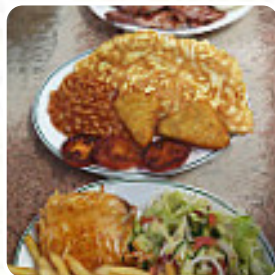

A [complete menu](#) of The Beano Cafe Grange Road from Thanet covering all 18 courses and drinks can be found here on the food list. For seasonal or weekly deals, please get in touch via phone or use the contact details provided on the website. What [User](#) likes about The Beano Cafe Grange Road: