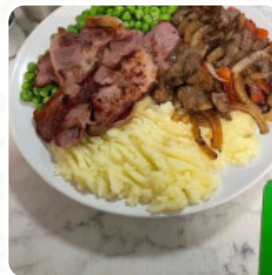

A [complete menu](#) of The Beano Cafe Grange Road from Thanet covering all 18 courses and drinks can be found here on the food list. For seasonal or weekly deals, please get in touch via phone or use the contact details provided on the website. What [User](#) likes about The Beano Cafe Grange Road:

Perfect for Shoppers , Workman and Delivery Drivers etc. We go there to meet up for Cooked Lunch and it is a Clean Friendly place too. One downside the Loo a trek upstairs! [read more](#). The restaurant is accessible and can therefore also be used with a wheelchair or physical disabilities, Depending on the weather conditions, you can also sit outside and eat. What [jimaharding](#) doesn't like about The Beano Cafe Grange Road:

Service was terrible staff did not seem to care at all, just stood around chatting, could not be bothered to wait on the tables or bring cutlery over, made me wait till food was delivered before bringing a glass over will not be using again. No wonder there was only three other people in the place on a Friday lunchtime !! [read more](#). The Beano Cafe Grange Road from Thanet is a **relaxed café**, where you can have a small snack or cake with a warm coffee or a hot chocolate, The guests of the establishment are also thrilled with the large selection of various *coffee and tea specialities* that the restaurant offers. Furthermore, there are many **typically British** meals on the card that make the English heart beat faster, here they serve a comprehensive brunch for breakfast.