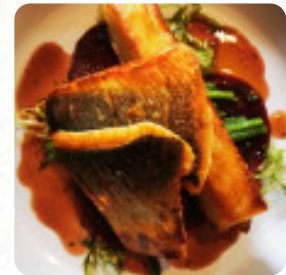

The New Inn Menu

<https://menulist.menu>
2 Tothill Street, Thanet, United Kingdom
+441843826142 - <http://www.thenewinn-minster.com>