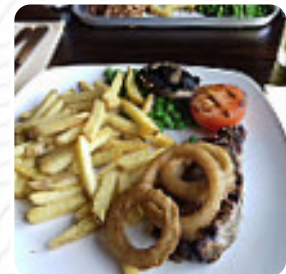

The Old Ash Dene Menu

<https://menulist.menu>

Rotary Parkway, Northumberland, United Kingdom

0432161 - <http://www.oldashdenepub.com/?>

source=gbp&utm_medium=Yext&y_source=1_OTMyODc4OC03MTUtbG9jYXRpb24ud2Vic2l0ZQ%3