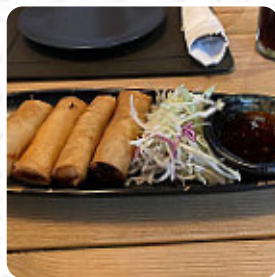

Here you can find the menu of The Thai Forest in New Forest. At the moment, there are 16 meals and drinks on the card. You can inquire about changing offers via phone. What [User](#) likes about The Thai Forest: authenticity Thai food and great service! I want to say thanks to chef for cooking really Thai taste, which I asked for super spicy for drunk nudel and papaya salat. by the way, tom kha is crazy tasty for my hubby and he wants me to share the food review for this restaurant [read more](#). The restaurant also offers the possibility to sit outside and have something in pleasant weather. What [Tomato Jay](#) doesn't like about The Thai Forest:

Main ingredient in The Thai Forest is salt, probably to hide unwanted taste. Vegetables has been raw instead cooked, rude staff, the most expensive place I visited during my 5 days holiday. Absolutely not recommend. [read more](#). The Thai Forest The [brilliant Asian fusion cuisine](#) will thrill you, the perfect balance of familiar flavors and exciting new creations will amaze!, *tasty [vegetarian recipes](#)* are also on the menu available. The **meals are prepared typically Asian**, Moreover, the **delicious desserts** of the house shine not only on children's plates and in children's eyes.