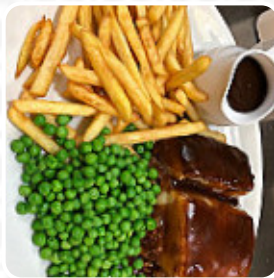

Redhill Pop Inn Cafe Menu

<https://menulist.menu>

13 Brighton Road, Reigate and Banstead, United Kingdom
+441737773574,+441293786637

On this homepage, you can find the complete menu of Redhill Pop Inn Cafe from Reigate and Banstead. Currently, there are 17 dishes and drinks up for grabs. For **seasonal or weekly deals**, please contact the restaurant owner directly. You can also contact them through their website. What [User](#) likes about Redhill Pop Inn Cafe:

For breakfast, a diverse brunch is offered at Redhill Pop Inn Cafe in Reigate and Banstead that you can celebrate as much as you like, **tasty [vegetarian recipes](#)** are also on the menu available. In addition to sweet pieces, cakes, and simple snacks, we also have *cold and hot drinks*, Lovers of the English cuisine are impressed by the comprehensive selection of traditional dishes and enjoy the taste of England.