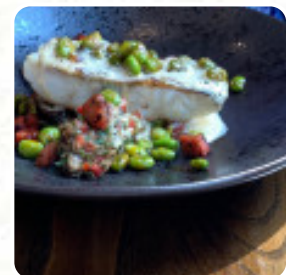

A comprehensive menu of Christie's Bistro from [Manchester](#) covering all 16 menus and drinks can be found here on the card. For *changing offers*, please get in touch via phone or use the contact details provided on the website. What [AllanJGJ](#) likes about Christie's Bistro:

Walking back to town from the Whitworth Gallery we were surprised by the many fine buildings in the university precinct and while having a wander we came across this little cafe. It's based inside an old library and really is a little gem for lunch and coffee. While here you can have a quick look at the lovely Whitworth Hall in the same building. [read more](#). The restaurant and its premises are wheelchair accessible and thus reachable with a wheelchair or physical disabilities, Depending on the weather conditions, you can also sit outside and eat. In the morning, you can enjoy a **appetizing brunch** at Christie's Bistro, freely at your own will, Particularly fans of the English cuisine are excited about the large variety of traditional menus and love the typical English cuisine. Besides small snacks and sweet pieces, we also offer **cold and hot drinks** and cakes, Likewise, the guests of the restaurant prefer the extensive variety of various coffee and tea specialities that the restaurant provides.