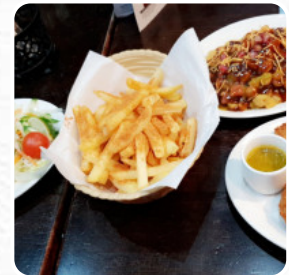

On this webpage, you can find the complete menu of Shere Khan from Birmingham. Currently, there are 17 menus and drinks available. For *changing offers*, please contact the owner of the restaurant directly. You can also contact them through their website. What [Waqas A](#) likes about Shere Khan: Nice taste and atmosphere. The waitress DEEPANSHI is very friendly and Helpful. Must explore this place as I rate it amongst one of the better places in Birmingham. Definitely going again [read more](#). The diner and its rooms are wheelchair accessible and thus usable with a wheelchair or physical disabilities, Depending on the weather conditions, you can also sit outside and eat and drink. What [sophiesA8155PZ](#) doesn't like about Shere Khan:

Food was not nice the meat curry was not fresh none of the food tasted good it was just either too spicy or either too bland the only food that was fresh were the fries I came home and been sick [read more](#). Shere Khan in Birmingham offers freshly prepared delicious dishes with typical Indian spices and sides like **rice or naan**, Furthermore, the guests love the successful combination of different meals with new and partially experimental ingredients - a nice example of successful Asian Fusion. The dishes are prepared according to authentic Asian style, The tasty desserts of the restaurant also shine not only in the eyes of our little guests.