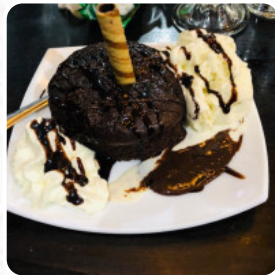

On this webpage, you can find the complete menu of Shere Khan from Birmingham. Currently, there are 17 menus and drinks available. For *changing offers*, please contact the owner of the restaurant directly. You can also contact them through their website. What [Waqas A](#) likes about Shere Khan: Nice taste and atmosphere. The waitress DEEPANSHI is very friendly and Helpful. Must explore this place as I rate it amongst one of the better places in Birmingham. Definitely going again [read more](#). The diner and its rooms are wheelchair accessible and thus usable with a wheelchair or physical disabilities, Depending on the weather conditions, you can also sit outside and eat and drink. What [sophiesA8155PZ](#) doesn't like about Shere Khan:

Food was not nice the meat curry was not fresh none of the food tasted good it was just either too spicy or either too bland the only food that was fresh were the fries I came home and been sick [read more](#). Shere Khan in Birmingham offers freshly prepared delicious dishes with typical Indian spices and sides like **rice or naan**, Furthermore, the guests love the successful combination of different meals with new and partially experimental ingredients - a nice example of successful Asian Fusion. The dishes are prepared according to authentic Asian style, The tasty desserts of the restaurant also shine not only in the eyes of our little guests.