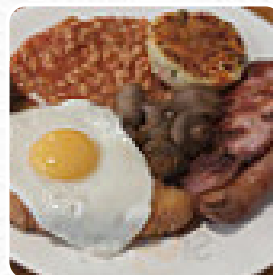

A complete menu of Dotty's Old Town Cafe from [Swindon](#) covering all 17 menus and drinks can be found here on the card. For seasonal or weekly deals, please get in touch via phone or use the contact details provided on the website. What [srD4461OT](#) likes about Dotty's Old Town Cafe:

The staff have rotated a few times since I started going here. The service and food remain excellent though, just the faces have changed. I've only ever gone for breakfast there at weekends. It's a simple menu that allows you to choose what, and how many of what, you want. Perfect. [read more](#). You can use the WiFi of the restaurant free of charge, And into the accessible rooms also come visitors with wheelchairs or physiological disabilities. If the weather conditions are right, you can also have something to eat outside. In the morning, you can enjoy a **diverse brunch** at Dotty's Old Town Cafe, freely at your own will, the menu also includes **fine [vegetarian meals](#)**. Apart from simple snacks, sweet pieces and cakes, there are also *cold and hot drinks*, The visitors of the establishment also appreciate the comprehensive selection of differing coffee and tea specialities that the restaurant has to offer.