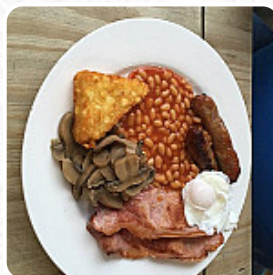

A complete menu of Dotty's Old Town Cafe from [Swindon](#) covering all 17 menus and drinks can be found here on the card. For seasonal or weekly deals, please get in touch via phone or use the contact details provided on the website. What [srD4461OT](#) likes about Dotty's Old Town Cafe:

The staff have rotated a few times since I started going here. The service and food remain excellent though, just the faces have changed. I've only ever gone for breakfast there at weekends. It's a simple menu that allows you to choose what, and how many of what, you want. Perfect. [read more](#). You can use the WiFi of the restaurant free of charge, And into the accessible rooms also come visitors with wheelchairs or physiological disabilities. If the weather conditions are right, you can also have something to eat outside. In the morning, you can enjoy a **diverse brunch** at Dotty's Old Town Cafe, freely at your own will, the menu also includes **fine [vegetarian meals](#)**. Apart from simple snacks, sweet pieces and cakes, there are also *cold and hot drinks*, The visitors of the establishment also appreciate the comprehensive selection of differing coffee and tea specialities that the restaurant has to offer.