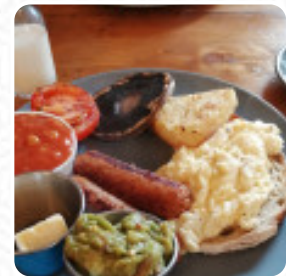

Y Shed Menu

<https://menulist.menu>
Victoria Road, Swansea, United Kingdom
+447501328758 - <https://www.facebook.com/YShedCoffee/>