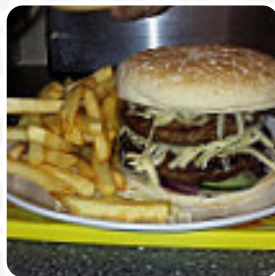

Tasty Cafe Menu

<https://menulist.menu>

14 Conduit Street, Lichfield, United Kingdom

+447583554744,+441543897797 - <http://tastycafelichfield.co.uk>