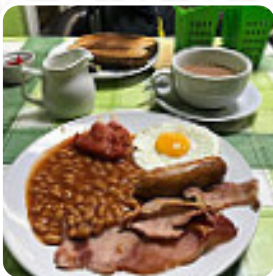

Tasty Cafe Menu

<https://menulist.menu>

14 Conduit Street, Lichfield, United Kingdom

+447583554744,+441543897797 - <http://tastycafelichfield.co.uk>