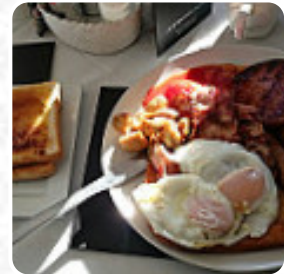

Cafe Whitmore Menu

<https://menulist.menu>

Bradshaw Lane, Fylde, United Kingdom

+447875152204,+447808521726 - <http://www.whitmorefisheries.co.uk/facilities.php>