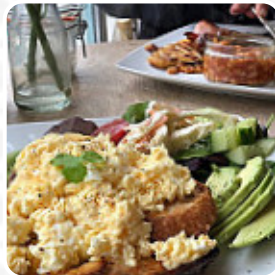

Hector's Shed Menu

<https://menulist.menu>

36 East St, Shoreham-by-sea, England, BN43 5ZD, Shoreham-by-Sea, United Kingdom
+441273463950,+441273591176 - <http://www.facebook.com/HectorsShed>