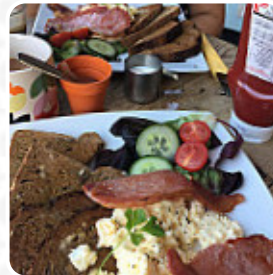

Hector's Shed Menu

<https://menulist.menu>

36 East St, Shoreham-by-sea, England, BN43 5ZD, Shoreham-by-Sea, United Kingdom
+441273463950,+441273591176 - <http://www.facebook.com/HectorsShed>

Here you can find the [menu](#) of **Hector's Shed** in [Shoreham-by-Sea](#). At the moment, there are 17 menus and drinks on the menu. You can inquire about *seasonal or weekly deals* via phone. What [User](#) likes about Hector's Shed:

he came to this beautiful little cafe while he was for a moshee around shoreham. very friendly staff, eating delicious. recommend the vegan bap! hafer, soy mandelmilch available for drinks. the menu has several vegan [vegetarian](#) options. [read more](#). The restaurant also offers the possibility to sit outside and eat in beautiful weather, and there is free WiFi. What [spongebob2210](#) doesn't like about Hector's Shed: Visited here recently. I would never return as I don't think it is appropriate that we should have to sit and listen to staff using the F word and s as well as commenting on some person outside the cafe. It is a very small place so very easy to hear loud voices. [read more](#). It's certainly always an experience to be in a typical saloon and to consume; to feel like a cowboy for once with a chilled drink and also the finger food like crispy fries, onion rings or a hearty burger, for breakfast they serve a extensive breakfast here. We offer not only sweet pieces, cakes and small snacks, but also cold and hot drinks, The guests of the establishment also appreciate the comprehensive selection of differing **coffee and tea specialities** that the restaurant has to offer.

DRINKS

Restaurant Category

VEGAN

VEGETARIAN

These types of dishes are being served

SALAD

BREAD

TOSTADAS

Ingredients Used

CHOCOLATE

FRUIT

AVOCADO

POTATOES

Hector's Shed Menu

Hector's Shed

36 East St, Shoreham-by-sea,
England, BN43 5ZD, Shoreham-
by-Sea, United Kingdom