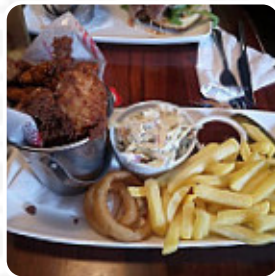

The Purple Dog Menu

<https://menulist.menu>

42 Eld Lane, Colchester, United Kingdom

+441206564995 - <https://purpledogs.touchtakeaway.net/menu>