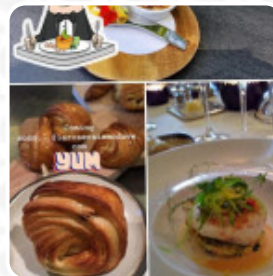

A **complete [menu](#)** of **La Roseraie Modave** from Modave covering all 18 meals and drinks can be found here on the food list. For **changing offers**, please get in touch via phone or use the contact details provided on the website. What **User** likes about La Roseraie Modave:

gastronomic restaurant that is worth testing. The menu changes every two months. The quality is at the rendezvous. Probably one of my favorite restaurants. it is also possible to book shelters that are located outside and also possible to book a room above the restaurant if you pass on modave. the price of the menu 6 services is 75€ by the possibility to take the selection of wines for 42€ pers. [read more](#). The premises in the restaurant are wheelchair accessible and can also be used with a wheelchair or physiological limitations, Depending on the weather conditions, you can also sit outside and be served. Are you looking for pudding? In La Roseraie Modave you will find **divine desserts** that will certainly satisfy your cravings, Likewise, the customers of the establishment prefer the extensive variety of various coffee and tea specialities that the establishment provides. Most courses are prepared in a short time for you and served, and you can look forward to the delicious classic seafood cuisine.