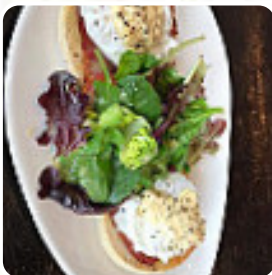

Highams Lounge Menu

<https://menulist.menu>

14 The Avenue, Waltham Forest, United Kingdom

(+44)2085235938 - <https://www.facebook.com/Highams-Lounge-100150188176512/>