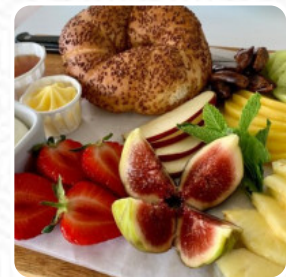

Fig And Favour Menu

<https://menulist.menu>

103 Kidderminster Road South, Bromsgrove, United Kingdom
+441562882291 - <http://www.figandfavour.com/>