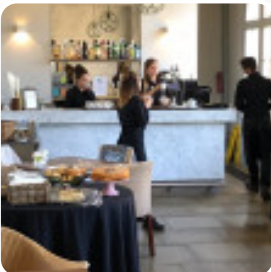

A complete menu of The Terrace from East Cowes covering all 15 dishes and drinks can be found here on the menu. For changing offers, please get in touch via phone or use the contact details provided on the website. The restaurant and its premises are wheelchair accessible and thus reachable with a wheelchair or physical limitations, Depending on the weather conditions, you can also sit outside and have something. What [User](#) doesn't like about The Terrace:

The service was not just poor it was bad so bad my wife actually complained and in 35 years of marriage I have never seen her complain, she has seen me complain! dislike writing negative reviews, the food when it arrived was good Great spot, good food just get the service right [read more](#). A journey through Great Britain without getting on a plane is absolutely possible when it comes to culinary delights: The Terrace in East Cowes traditionally shines for example with Fish and Chips, **mashed potatoes** or **roast with Yorkshire Pudding** and for dessert a fine Trifle, The customers of the establishment also appreciate the comprehensive selection of various **coffee and tea specialities** that the restaurant has to offer.