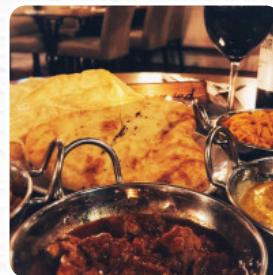

Albion Inn Menu

<https://menulist.menu>
Station Rd, East Dorset, United Kingdom
+441202825267

On this site, you can find the **complete [menu](#) of Albion Inn** from East Dorset. Currently, there are 16 dishes and drinks up for grabs. For *changing offers*, please contact the owner of the restaurant directly. You can also contact them through their website. What [sarahimelda](#) likes about Albion Inn:

Enjoyed a delicious meal with friends at The Albion last night . Made the decision to try new additions to the menu , which is amazing may I say . We were greeted by smiling helpful staff and for the first time decided to eat in the bar which was very relaxing. All the food was very tasty and beautifully presented , accompanied by a good glass of wine , we went for the kofta and prawns as starters , sharing amongst o... [read more](#). The rooms in the restaurant are wheelchair accessible and can also be used with a wheelchair or physical limitations, Depending on the weather, you can also sit outside and have something. WiFi is available free of charge. What [GraceandRichard](#) doesn't like about Albion Inn:

I was a little disappointed in the menu as there didn't seem to be much choice. The food was OK but nothing amazing. The waitress was lovely and very helpful and the wine was very nice. Looking at other reviews we were hoping for some options like steak, lamb shank, maybe a steak and ale pie. This menu was everything with chips type of menu. [read more](#). Albion Inn from East Dorset is a good place for a bar to have a beer after work and be able to hang out with friends, Furthermore, the drinks list in this eatery is impressive and offers a good and comprehensive variety of beers from the area and from worldwide, which are definitely worth a try. Not to be left out is the comprehensive variety of **coffee and tea specialties** in this restaurant.