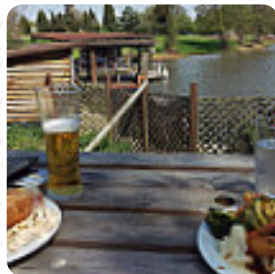

On this site, you can find the **complete [menu](#)** of **The Apple Tree** from Braintree. Currently, there are **17** menus and drinks available. For **[changing offers](#)**, please contact the restaurant owner directly. You can also contact them through their website. What **[User](#)** likes about The Apple Tree:

Very tasty breakfasts. Nice variety to choose from but the staff are very obliging to change any items for something else. Food is always hot I didn't have to wait too long. Value for money staff are so friendly **[read more](#)**.

The restaurant and its rooms are wheelchair accessible and thus usable with a wheelchair or physiological disabilities, Depending on the weather conditions, you can also sit outside and eat. The Apple Tree from Braintree is a suitable bar to have a beer after work, and sit with friends or alone, And of course, you should also try the *tasty burgers*, with sides such as fries, salads, or wedges served. You can also look forward to fine **[vegetarian](#)** cuisine, Also, you shouldn't miss out on the delicious **[pizza](#)**, original freshly baked in a wood oven.